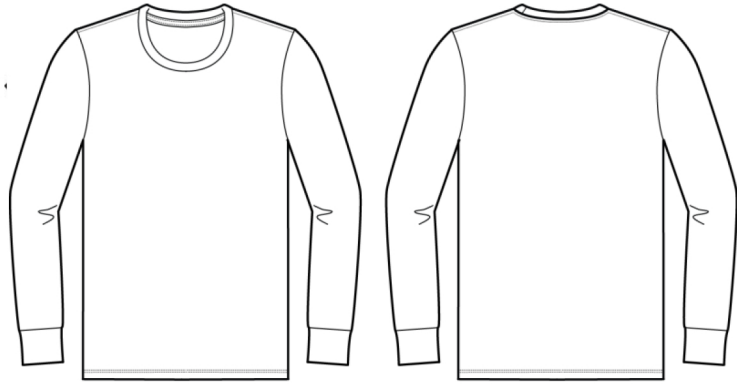

MEASUREMENT SPECIFICATION REPORT

STYLE # 3501 - UNISEX JERSEY LONG SLEEVE TEE

Points of Measurement (inches)	XS	S	M	L	XL	2XL	3XL	4XL	5XL
Body Length From HPS	27	28	29	30	31	32	33	30	32
Chest	16 1/2	18	20	22	24	26	28	34	35